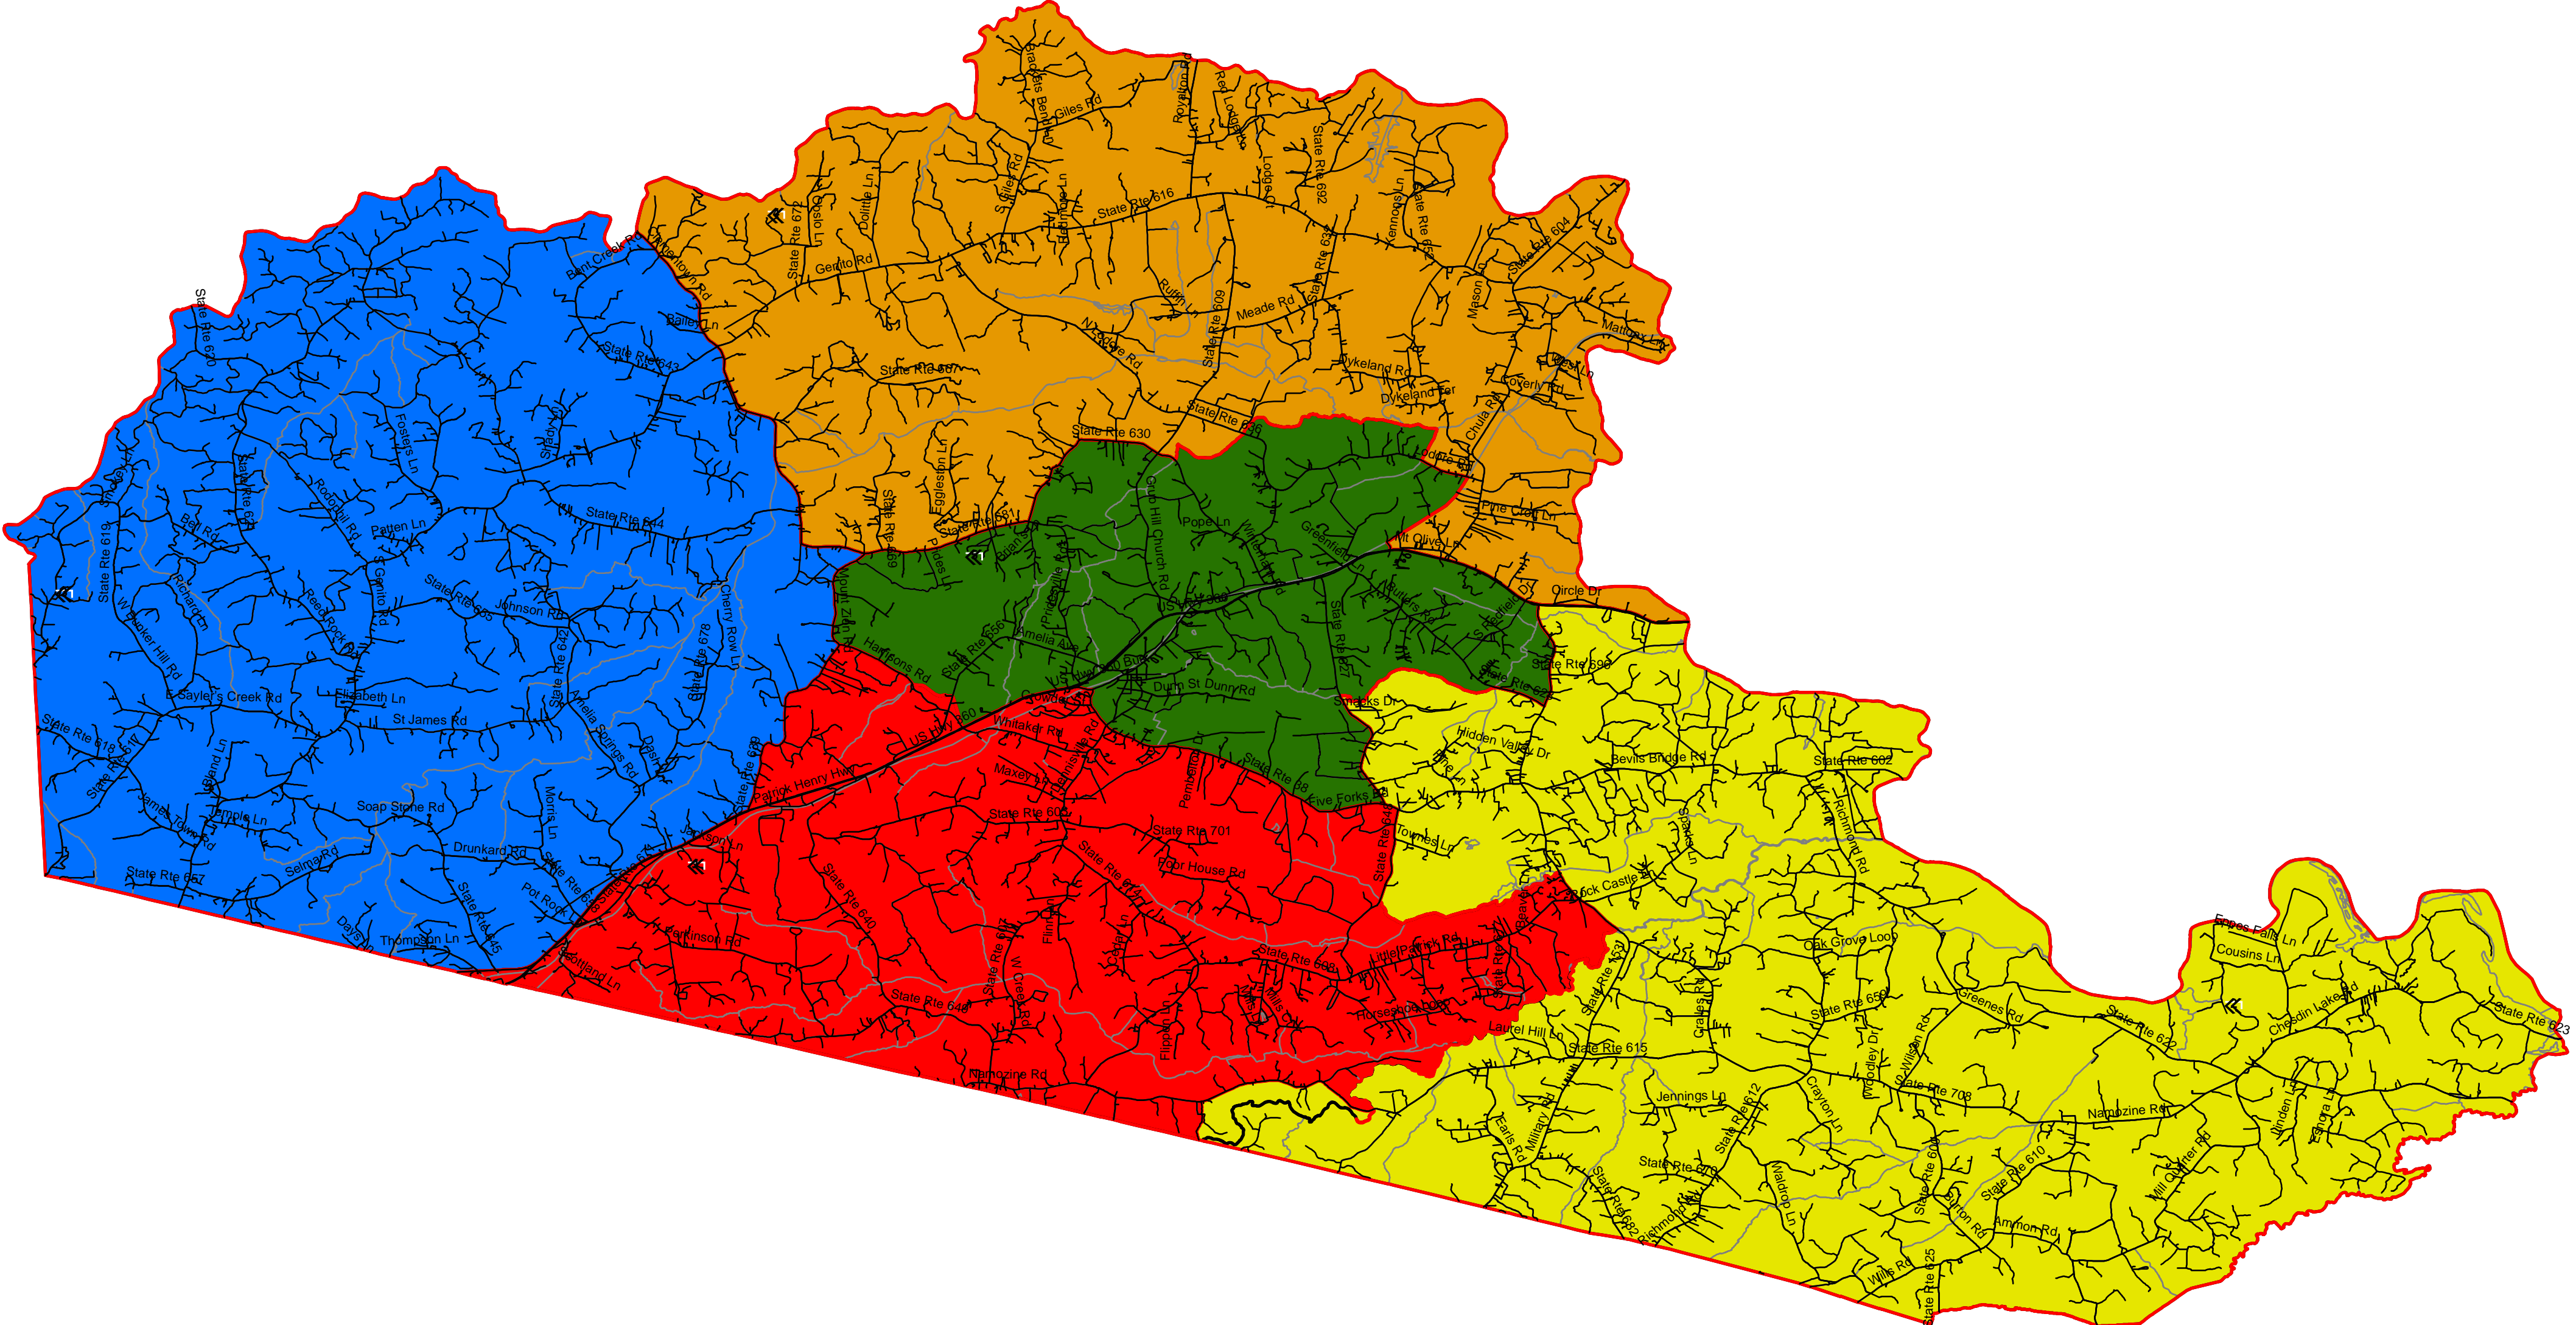

Amelia Current Election Districts

Legend

2

Date: February 16, 2011