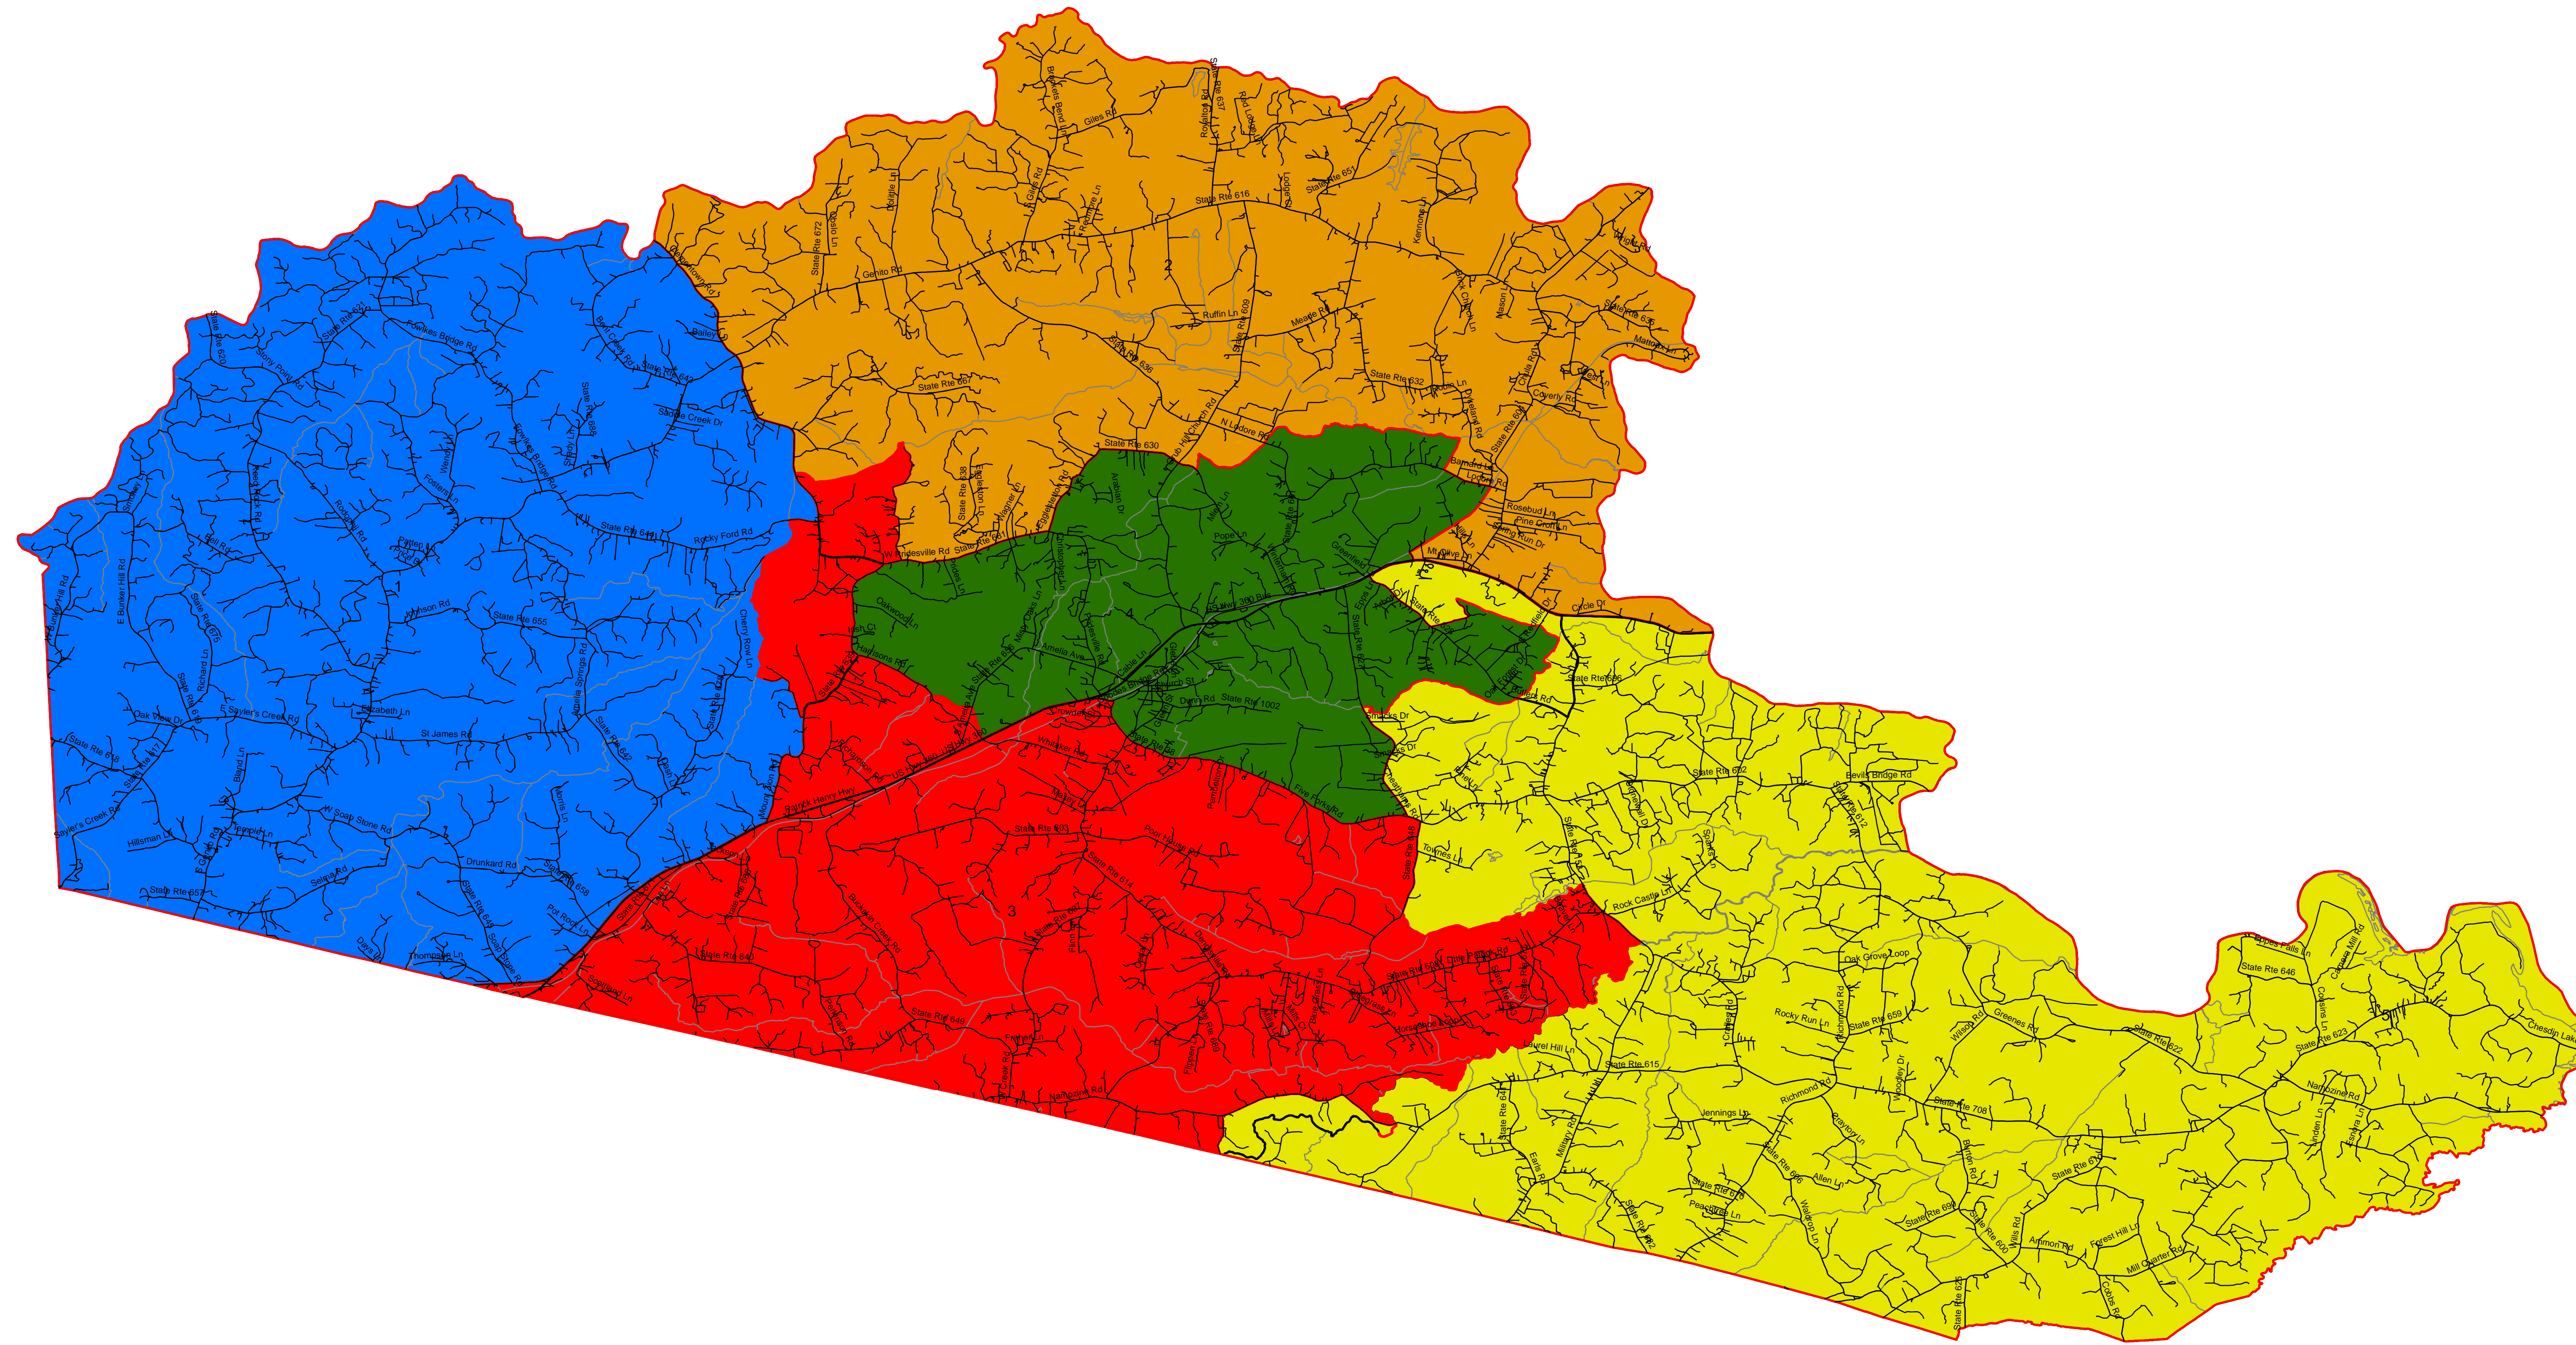

# Amelia Redistricting Committee Recommendation

## Legend

-  District 1
-  District 2
-  District 3
-  District 4
-  District 5

2

Created By: CRC

Date: March 30, 2011